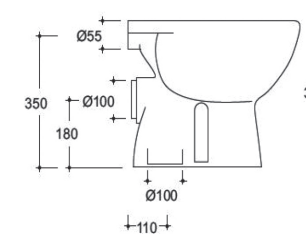

cod. 00203
Wc a terra, scarico a pavimento
WC, floor drain