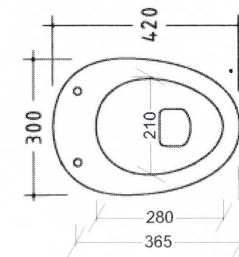

cod. VAINS
Wc infanzia,
scarico a pavimento
Child closed floor drain