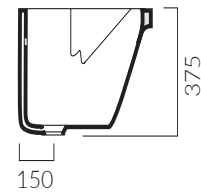

cod. LAV60*50
Lavatoio da esterno
Outdoor wash-tub