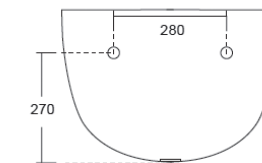

cod. 00105
Cassetta Alta
senza coperchio
High level cistern
without lid

cod. 00105Z
Cassetta a zaino
con coperchio
Low level cistern
with lid

Laundry

#TECHNICAL AREA

cod. PIL60*45
Pilozzo
Ceramic Laundry sink