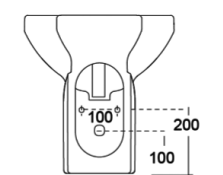

Mirto Collection

#TECHNICAL AREA

cod. 0010058 + 00101
Lavabo cm 58 su colonna
Washbasin on pedestal

cod. 0010063 + 00101
Lavabo cm 63 su colonna
Washbasin on pedestal

cod. 00103
Wc a terra scarico a pavimento
WC, floor drain

cod. 00104
Wc a terra scarico a parete
WC, wall drain

* La distanza del centro foro scarico a terra è riferita alla fine della base del sanitario, e non al muro

The distance from the center of the drain hole to the ground refers to the end of the base of the sanitary fixture, and not to the wall

cod. 00102
Bidet a terra
Bidet

cod. 00404
Wc/Bidet scarico a pavimento
WC/Bidet, floor drain

cod. 00403
Wc/Bidet scarico a parete
WC/Bidet, wall drain

* Carico acqua dal riferita al muro
Water load referred to wall

Mirto Collection

#TECHNICAL AREA

cod. 00103FM
Wc a terra filo muro
Back to wall wc

cod. 00102FM
Bidet a terra filo muro
Back to wall bidet

Raccordo per scarico pavimento
Elbow pipe for floor drain
(pag. 103)