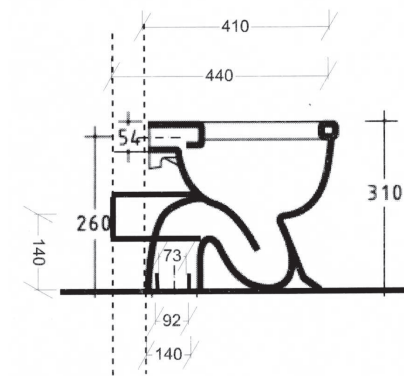

cod. VAINS
Wc infanzia,
scarico a pavimento
Child closed floor drain