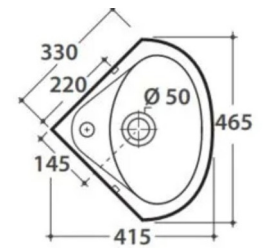

cod. LAVANG
Lavabo ad angolo
Corner washbasin