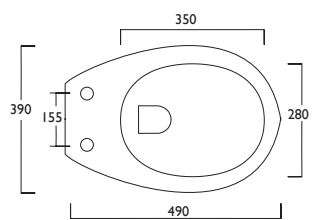

cod. 00102FM
Bidet a terra filo muro
Back to wall bidet

Raccordo per scarico pavimento
Elbow pipe for floor drain
(pag. 103)

Mirto Collection

#TECHNICAL AREA

Clio Collection

#TECHNICAL AREA

cod. VAS02

Wc a due fori
WC with two holes back