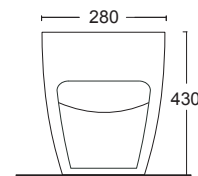

Raccordo per scarico pavimento
Elbow pipe for floor drain
(pag. 103)

cod. W0202

Bidet a terra filo muro
Back to wall bidet