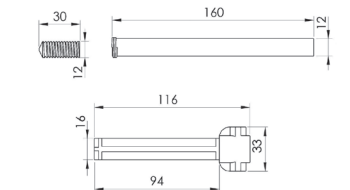

cod. FIX.21

Kit fissaggio nascosto per Wc e Bidet sospesi
Concealed fixing kit for wall-hung toilets and bidets