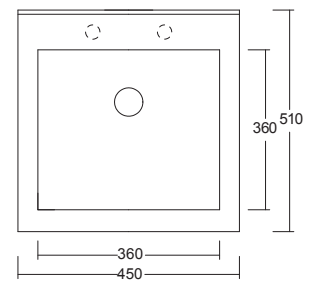

cod. GAR.01.001
Lavatoio ARNO tutta vasca
ARNO ceramic laundry sink one bowl