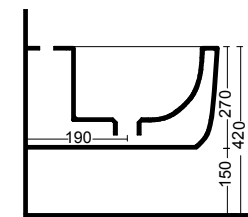

Kit fissaggio nascosto per Wc e Bidet sospesi
Concealed fixing kit for wall-hung toilets and bidets
(pag. 103)

cod. W0204

Bidet sospeso
Wall-hung bidet