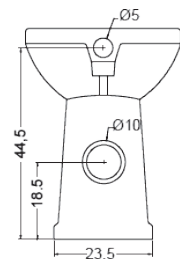

cod. 00306P
Wc a terra TERZA ETÀ
scarico a parete
Old Age closet wall drain