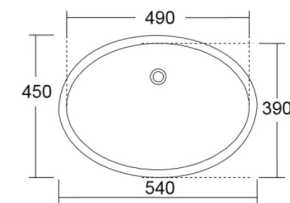

cod. LASEM
Lavabo semincasso
Semirecessed washbasin

cod. SOP56
Lavabo incasso 56
Recessed basin

cod. SOP61
Lavabo incasso 62
Recessed basin
WC/Bidet

cod. LASOT54
Lavabo sottopiano 54
Under-counter basin

cod. LASOT57
Lavabo sottopiano 57
Under-counter basin