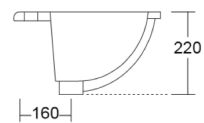

cod. SOP61
Lavabo incasso 62
Recessed basin
WC/Bidet