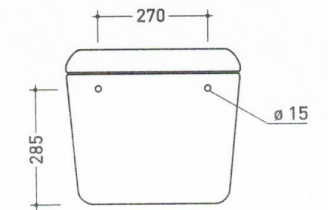

cod. 00105
Cassetta Alta
senza coperchio
High level cistern
without lid

cod. 00105Z
Cassetta a zaino
con coperchio
Low level cistern
with lid

Laundry

#TECHNICAL AREA

cod. PIL60*45
Pilozzo
Ceramic Laundry sink