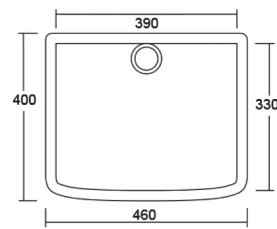

cod. PIL46*40
Pilozzo
Ceramic Laundry sink