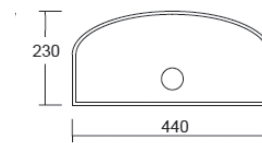

cod. 00105
Cassetta Alta
senza coperchio
High level cistern
without lid

cod. 00105Z
Cassetta a zaino
con coperchio
Low level cistern
with lid

Laundry

#TECHNICAL AREA

cod. PIL60*45
Pilozzo
Ceramic Laundry sink