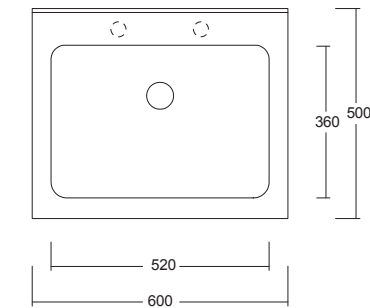

Laundry

#TECHNICAL AREA

cod. W0130
Lavatoio RENO a tutta vasca
RENO ceramic laundry sink one bowl