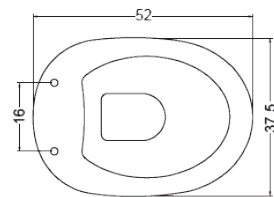

cod. 00306P
Wc a terra TERZA ETÀ
scarico a parete
Old Age closet wall drain