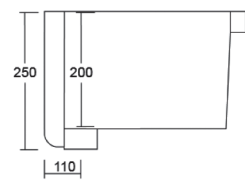

cod. 00105
Cassetta Alta
senza coperchio
High level cistern
without lid

cod. 00105Z
Cassetta a zaino
con coperchio
Low level cistern
with lid

Laundry

#TECHNICAL AREA

cod. PIL60*45
Pilozzo
Ceramic Laundry sink