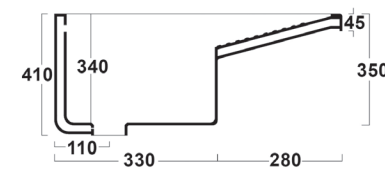

cod. LAV60*60
Lavatoio con strizzatoio
Ceramic laundry sink with washboard and overflow