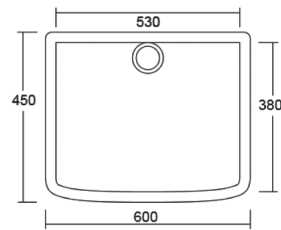

cod. 00105
Cassetta Alta
senza coperchio
High level cistern
without lid

cod. 00105Z
Cassetta a zaino
con coperchio
Low level cistern
with lid

Laundry

#TECHNICAL AREA

cod. PIL60*45
Pilozzo
Ceramic Laundry sink

cod. PIL46*40
Pilozzo
Ceramic Laundry sink

cod. LAV60*50
Lavatoio da esterno
Outdoor wash-tub

cod. LAV60*60
Lavatoio con strizzatoio
Ceramic laundry sink with washboard and overflow

Laundry

#TECHNICAL AREA