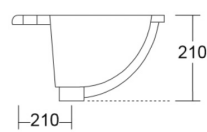

cod. SOP56
Lavabo incasso 56
Recessed basin