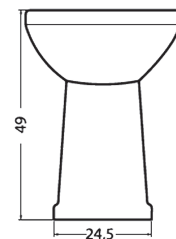

cod. 00305
Bidet a terra TERZA ETÀ
Old Age Bidet