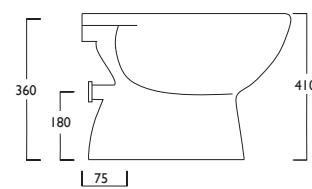

cod. 00102FM
Bidet a terra filo muro
Back to wall bidet

Raccordo per scarico pavimento
Elbow pipe for floor drain
(pag. 103)

Mirto Collection

#TECHNICAL AREA

Clio Collection

#TECHNICAL AREA

cod. VAS02

Wc a due fori
WC with two holes back