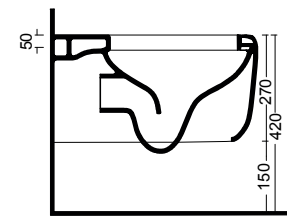

> 92

cod. W0203

Wc sospeso senza brida
Wall-hung rimless WC