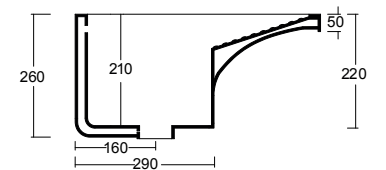

cod. GAR.00.001
Lavatoio ARNO con strizzatoio
ARNO ceramic laundry sink with washboard and overflow