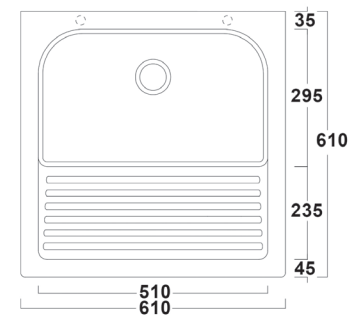

cod. 00105
Cassetta Alta
senza coperchio
High level cistern
without lid

cod. 00105Z
Cassetta a zaino
con coperchio
Low level cistern
with lid

Laundry

#TECHNICAL AREA

cod. PIL60*45
Pilozzo
Ceramic Laundry sink

cod. PIL46*40
Pilozzo
Ceramic Laundry sink

cod. LAV60*50
Lavatoio da esterno
Outdoor wash-tub

cod. LAV60*60
Lavatoio con strizzatoio
Ceramic laundry sink with washboard and overflow

Laundry

#TECHNICAL AREA