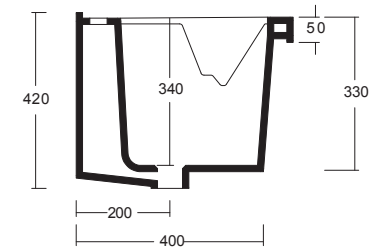

Laundry

#TECHNICAL AREA

cod. W0130
Lavatoio RENO a tutta vasca
RENO ceramic laundry sink one bowl