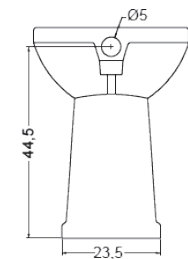

Other Articles

#TECHNICAL AREA

Other Articles

#TECHNICAL AREA

cod. 00306
Wc a terra TERZA ETÀ
scarico a pavimento
Old Age closet floor drain