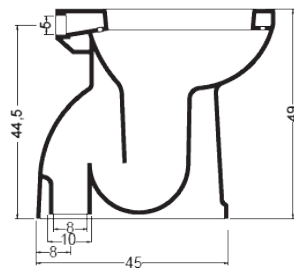

Other Articles

#TECHNICAL AREA

Other Articles

#TECHNICAL AREA

cod. 00306
Wc a terra TERZA ETÀ
scarico a pavimento
Old Age closet floor drain