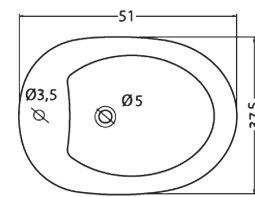

cod. 00305
Bidet a terra TERZA ETÀ
Old Age Bidet