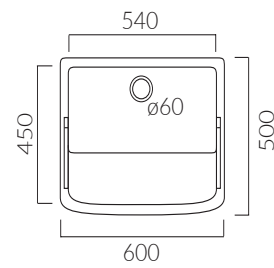

cod. LAV60*50
Lavatoio da esterno
Outdoor wash-tub