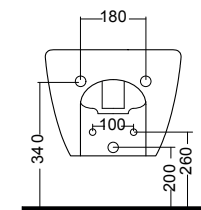

Kit fissaggio nascosto per Wc e Bidet sospesi
Concealed fixing kit for wall-hung toilets and bidets
(pag. 103)

cod. W0204

Bidet sospeso
Wall-hung bidet