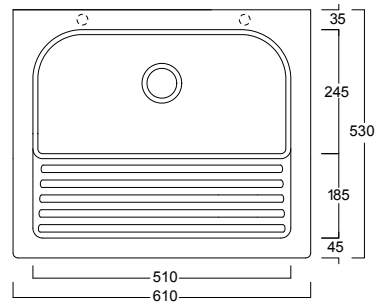

Laundry

#TECHNICAL AREA

cod. GAR.00.002

Lavatoio PIAVE con strizzatoio
PIAVE ceramic laundry sink with washboard and overflow