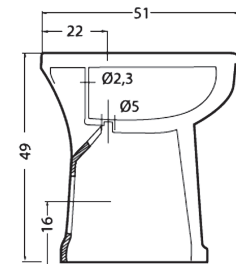

cod. 00305
Bidet a terra TERZA ETÀ
Old Age Bidet