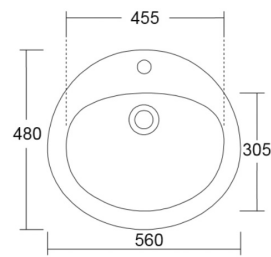

cod. LASEM
Lavabo semincasso
Semirecessed washbasin

cod. SOP56
Lavabo incasso 56
Recessed basin

cod. SOP61
Lavabo incasso 62
Recessed basin
WC/Bidet

cod. LASOT54
Lavabo sottopiano 54
Under-counter basin

cod. LASOT57
Lavabo sottopiano 57
Under-counter basin