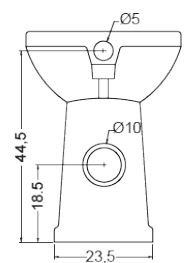

cod. 00304
AGE DISABILI
Wc a terra,
scarico a parete
WC wall drain