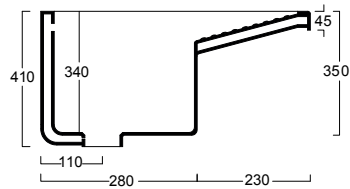

Laundry

#TECHNICAL AREA

cod. GAR.00.002

Lavatoio PIAVE con strizzatoio
PIAVE ceramic laundry sink with washboard and overflow