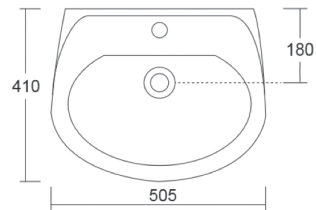

Washbasins

#TECHNICAL AREA

cod. LAV50*40
Lavabo sospeso 50 cm
Suspended washbasin