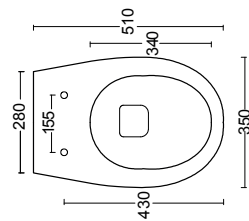

Basic Circle Collection

#TECHNICAL AREA

Basic Circle Collection

#TECHNICAL AREA

cod. W0201

Wc a terra filo muro senza brida
Back to wall rimless WC

Raccordo per scarico pavimento
Elbow pipe for floor drain
(pag. 103)