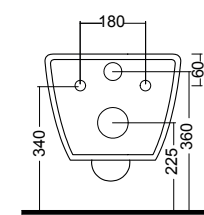

> 92

cod. W0203

Wc sospeso senza brida
Wall-hung rimless WC