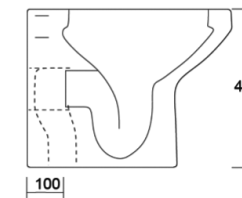

Mirto Collection

#TECHNICAL AREA

cod. 00103FM
Wc a terra filo muro
Back to wall wc

cod. 00102FM
Bidet a terra filo muro
Back to wall bidet

Raccordo per scarico pavimento
Elbow pipe for floor drain
(pag. 103)