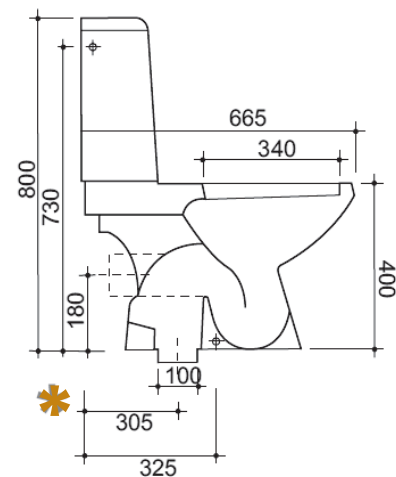

Mirto Collection

#TECHNICAL AREA

Clio Collection

#TECHNICAL AREA

cod. VAS02

Wc a due fori
WC with two holes back

cod. 00106 + 00107

Wc monoblocco, scarico a pavimento
Monoblock WC, floor drain

cod. 00106P + 00107

Wc monoblocco, scarico a parete
Monoblock WC, wall drain