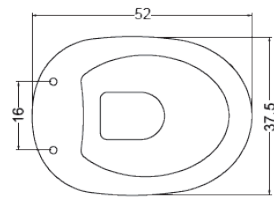

Other Articles

#TECHNICAL AREA

Other Articles

#TECHNICAL AREA

cod. 00306
Wc a terra TERZA ETÀ
scarico a pavimento
Old Age closet floor drain