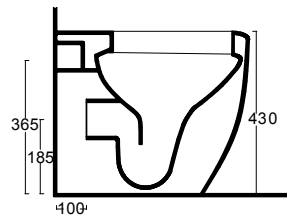

Basic Circle Collection

#TECHNICAL AREA

Basic Circle Collection

#TECHNICAL AREA

cod. W0201

Wc a terra filo muro senza brida
Back to wall rimless WC

Raccordo per scarico pavimento
Elbow pipe for floor drain
(pag. 103)