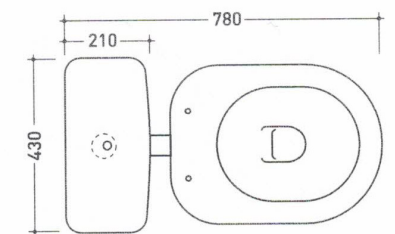

cod. 00105
Cassetta Alta
senza coperchio
High level cistern
without lid

cod. 00105Z
Cassetta a zaino
con coperchio
Low level cistern
with lid

Laundry

#TECHNICAL AREA

cod. PIL60*45
Pilozzo
Ceramic Laundry sink