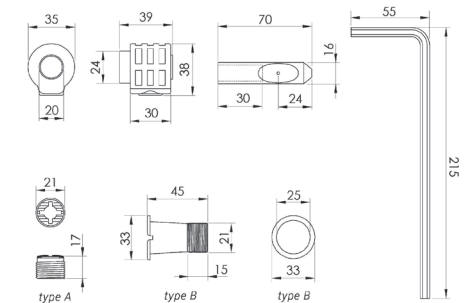

cod. FIX.21

Kit fissaggio nascosto per Wc e Bidet sospesi
Concealed fixing kit for wall-hung toilets and bidets