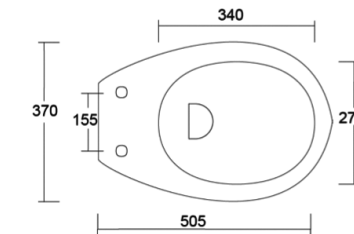

Mirto Collection

#TECHNICAL AREA

cod. 00103FM
Wc a terra filo muro
Back to wall wc

cod. 00102FM
Bidet a terra filo muro
Back to wall bidet

Raccordo per scarico pavimento
Elbow pipe for floor drain
(pag. 103)