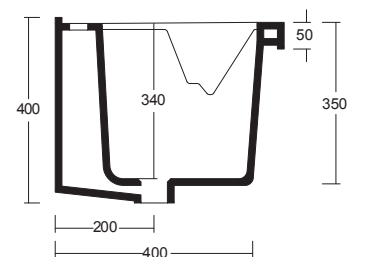

cod. GAR.01.001
Lavatoio ARNO tutta vasca
ARNO ceramic laundry sink one bowl