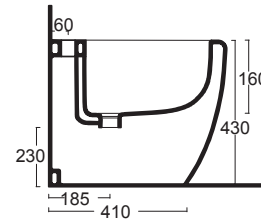

Raccordo per scarico pavimento
Elbow pipe for floor drain
(pag. 103)

cod. W0202

Bidet a terra filo muro
Back to wall bidet