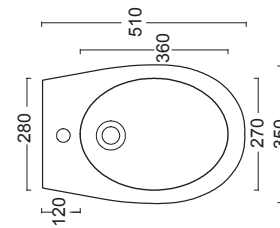

Raccordo per scarico pavimento
Elbow pipe for floor drain
(pag. 103)

cod. W0202

Bidet a terra filo muro
Back to wall bidet