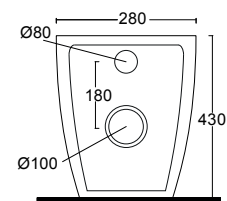

Basic Circle Collection

#TECHNICAL AREA

Basic Circle Collection

#TECHNICAL AREA

cod. W0201

Wc a terra filo muro senza brida
Back to wall rimless WC

Raccordo per scarico pavimento
Elbow pipe for floor drain
(pag. 103)