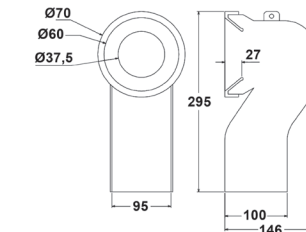

cod. W0135F

Lavatoio RIO a tutta vasca
RIO ceramic laundry sink one bowl

cod. W0134F

Lavatoio RIO a tutta vasca
RIO ceramic laundry sink one bowl

Accessories

#TECHNICAL AREA

cod. CSB

Raccordo per scarico pavimento
Elbow pipe for floor drain