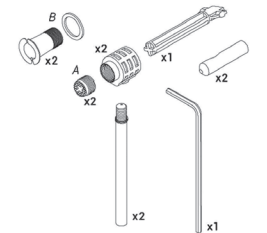

cod. FIX.21

Kit fissaggio nascosto per Wc e Bidet sospesi
Concealed fixing kit for wall-hung toilets and bidets