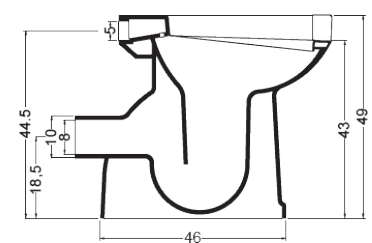

cod. 00304
AGE DISABILI
Wc a terra,
scarico a parete
WC wall drain