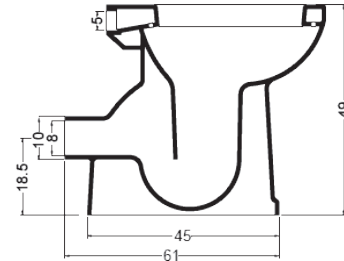

cod. 00306P
Wc a terra TERZA ETÀ
scarico a parete
Old Age closet wall drain