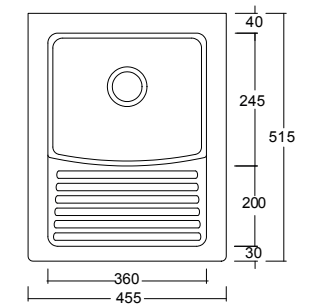

cod. GAR.00.001
Lavatoio ARNO con strizzatoio
ARNO ceramic laundry sink with washboard and overflow