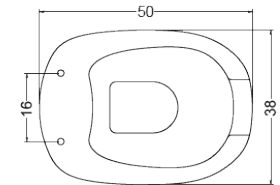

cod. 00304
AGE DISABILI
Wc a terra,
scarico a parete
WC wall drain