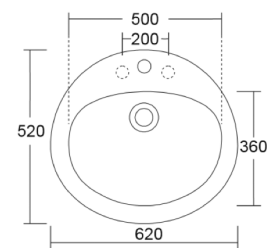

cod. LASEM
Lavabo semincasso
Semirecessed washbasin

cod. SOP56
Lavabo incasso 56
Recessed basin

cod. SOP61
Lavabo incasso 62
Recessed basin
WC/Bidet

cod. LASOT54
Lavabo sottopiano 54
Under-counter basin

cod. LASOT57
Lavabo sottopiano 57
Under-counter basin